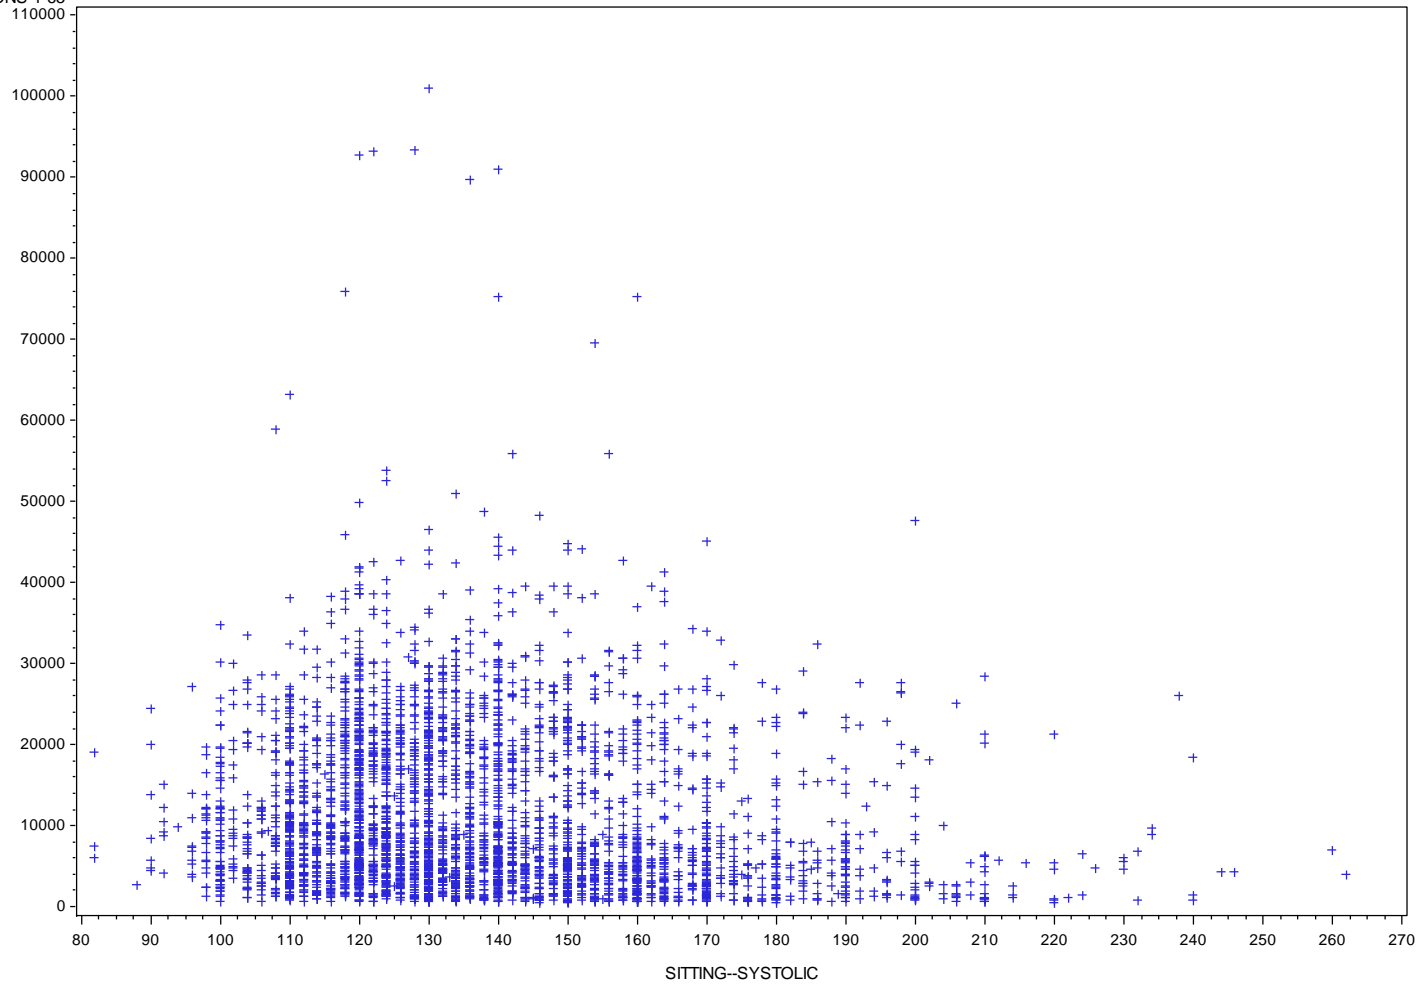

NHANES I, adults age 20 years and older

ALL SAMPLE PERSONS-LOCATIONS 1-65
110000

NHANES I, adults age 20 years and older

ALL SAMPLE PERSONS-LOCATIONS 1-65
110000

NHANES I, adults age 20 years and older

ALL SAMPLE PERSONS-LOCATIONS 1-65
110000

NHANES I, adults age 20 years and older

ALL SAMPLE PERSONS-LOCATIONS 1-65
110000