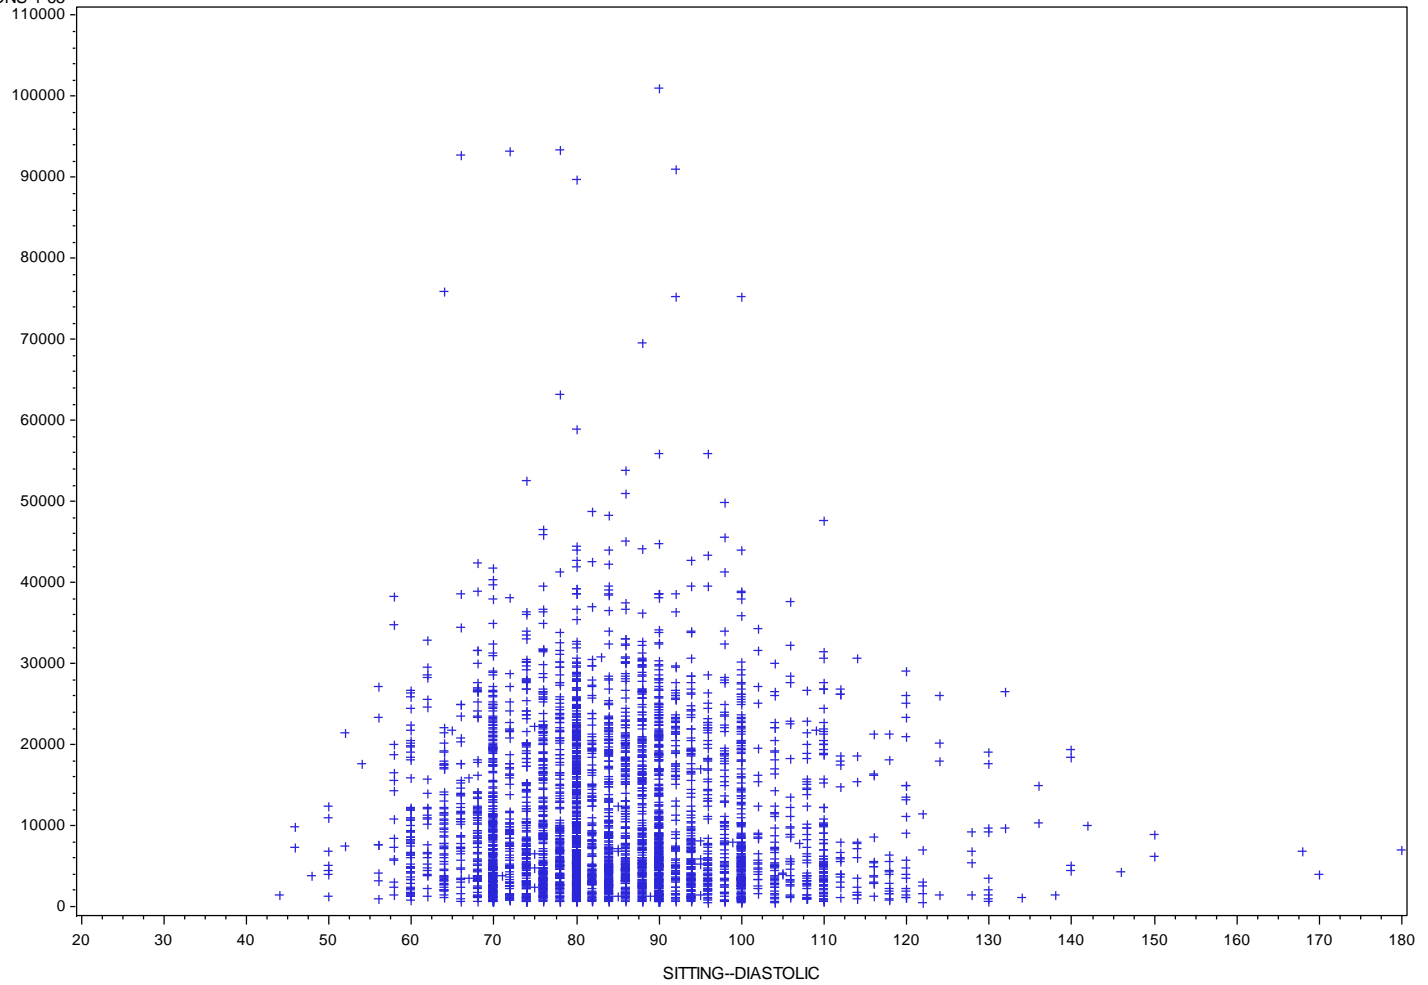

NHANES I, adults age 20 years and older

ALL SAMPLE PERSONS-LOCATIONS 1-65
110000

NHANES I, adults age 20 years and older

ALL SAMPLE PERSONS-LOCATIONS 1-65
110000

NHANES I, adults age 20 years and older

ALL SAMPLE PERSONS-LOCATIONS 1-65
110000

NHANES I, adults age 20 years and older

ALL SAMPLE PERSONS-LOCATIONS 1-65
110000