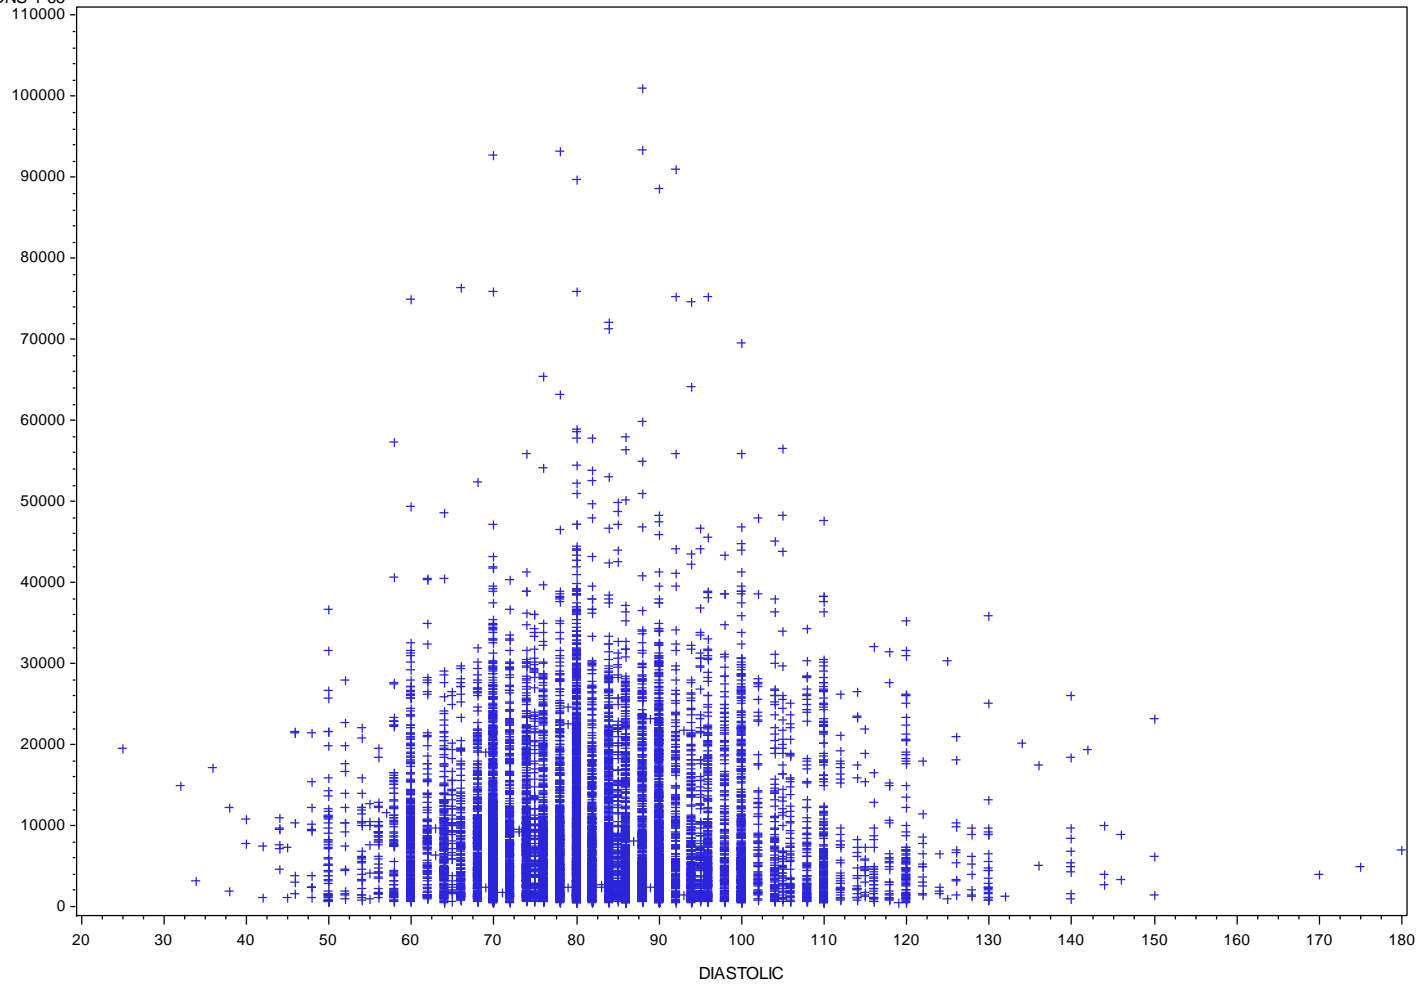

NHANES I, adults age 20 years and older

ALL SAMPLE PERSONS-LOCATIONS 1-65
110000

NHANES I, adults age 20 years and older

ALL SAMPLE PERSONS-LOCATIONS 1-65
110000

NHANES I, adults age 20 years and older

ALL SAMPLE PERSONS-LOCATIONS 1-65
110000

NHANES I, adults age 20 years and older

ALL SAMPLE PERSONS-LOCATIONS 1-65
110000