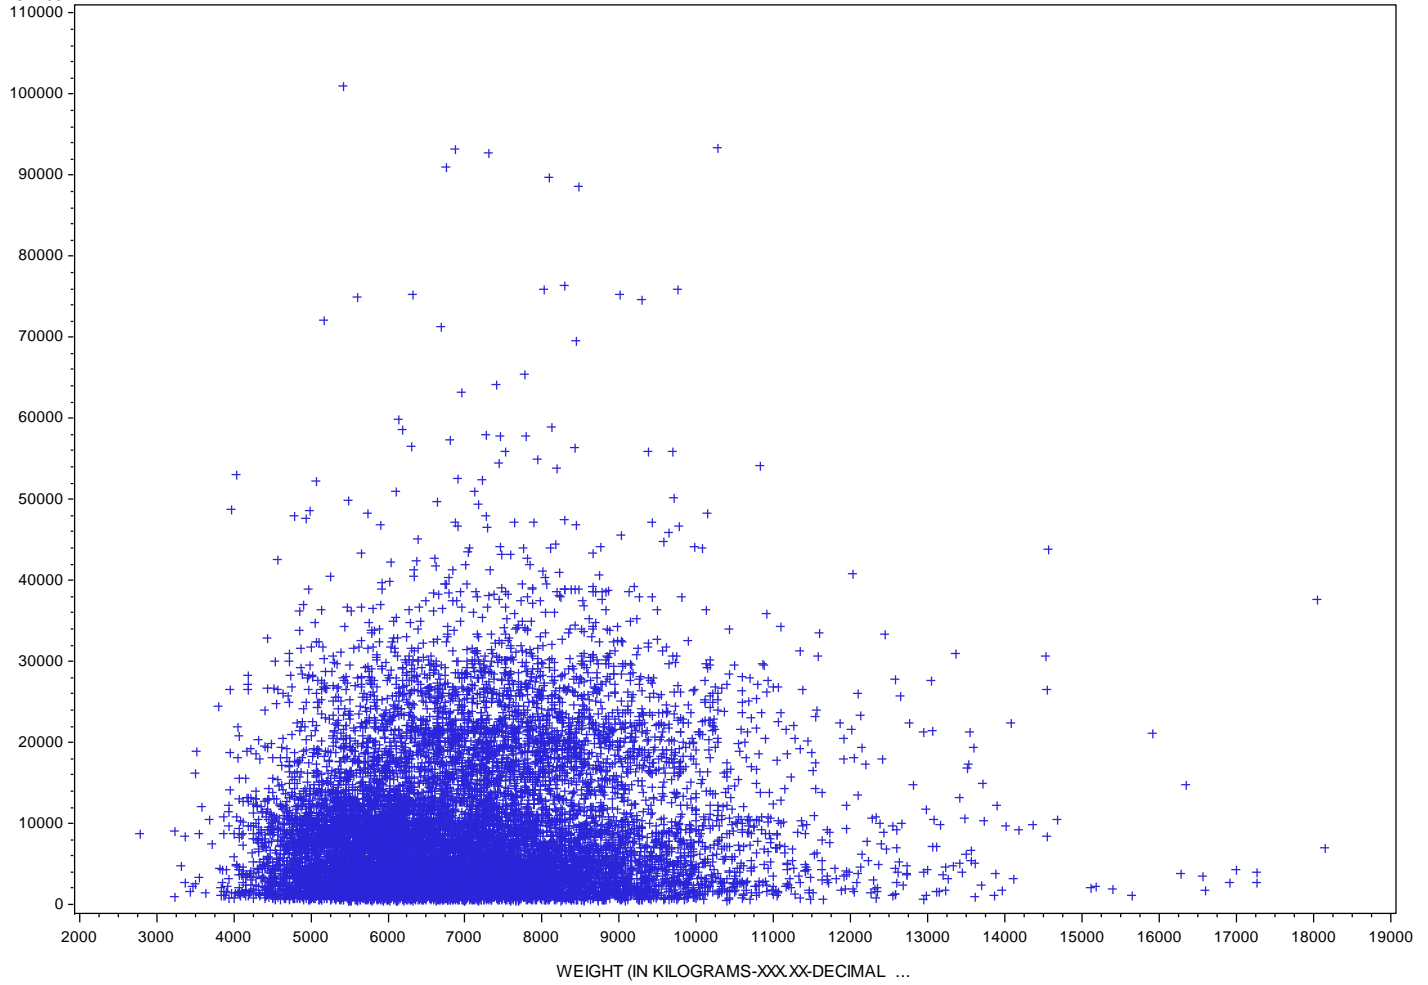

NHANES I, adults age 20 years and older

ALL SAMPLE PERSONS-LOCATIONS 1-65
110000

NHANES I, adults age 20 years and older

ALL SAMPLE PERSONS-LOCATIONS 1-65
110000

NHANES I, adults age 20 years and older

ALL SAMPLE PERSONS-LOCATIONS 1-65
110000

NHANES I, adults age 20 years and older

ALL SAMPLE PERSONS-LOCATIONS 1-65
110000