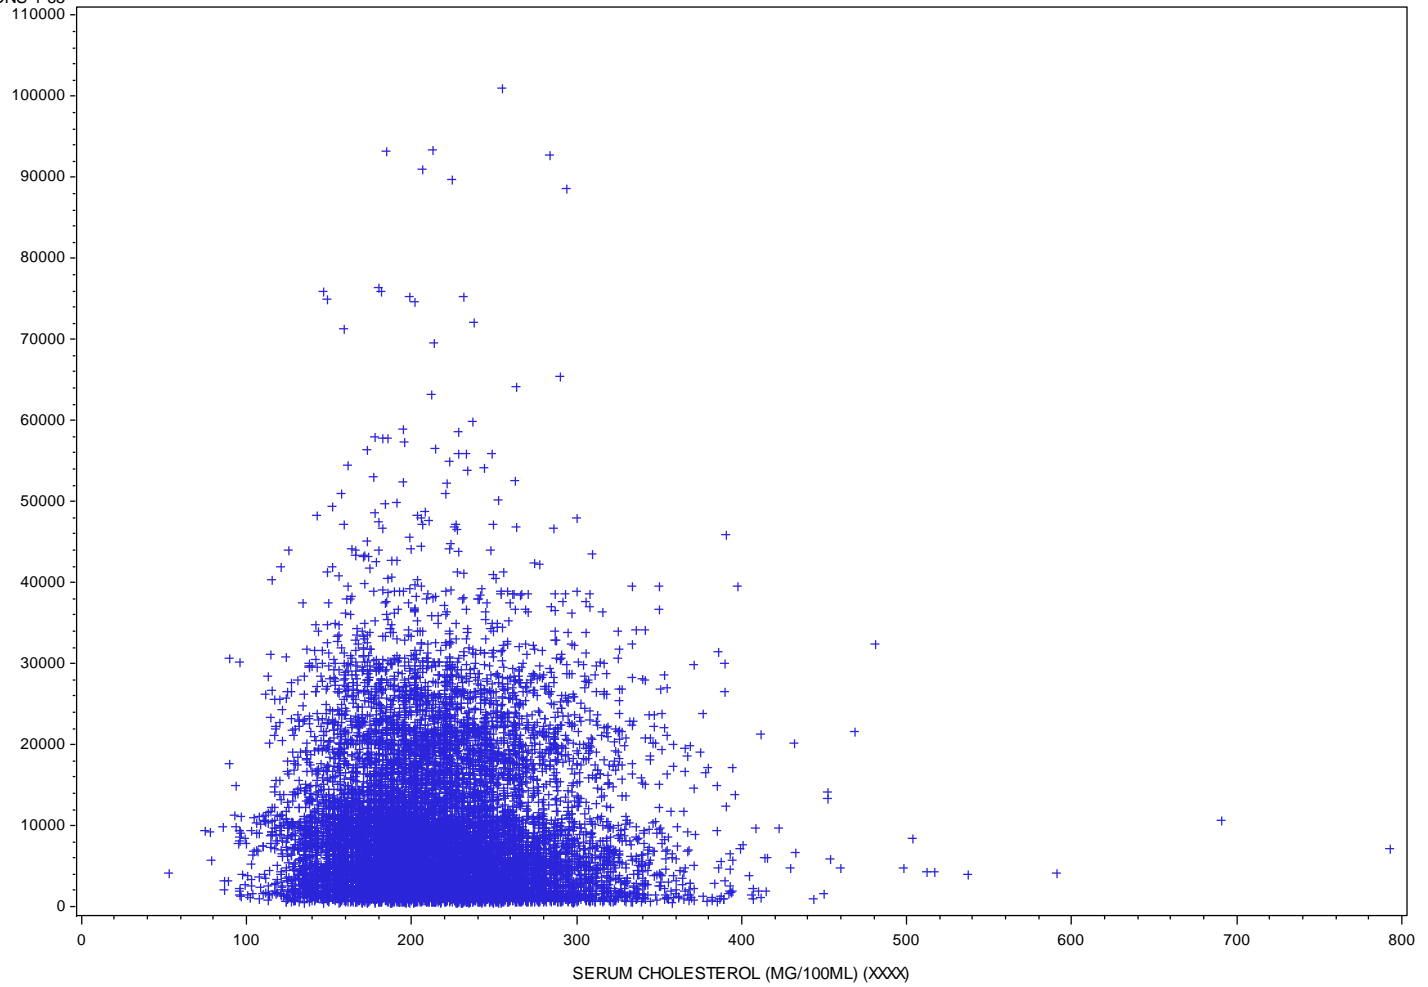

NHANES I, adults age 20 years and older

ALL SAMPLE PERSONS-LOCATIONS 1-65
110000

NHANES I, adults age 20 years and older

ALL SAMPLE PERSONS-LOCATIONS 1-65
110000

NHANES I, adults age 20 years and older

ALL SAMPLE PERSONS-LOCATIONS 1-65
110000

NHANES I, adults age 20 years and older

ALL SAMPLE PERSONS-LOCATIONS 1-65
110000