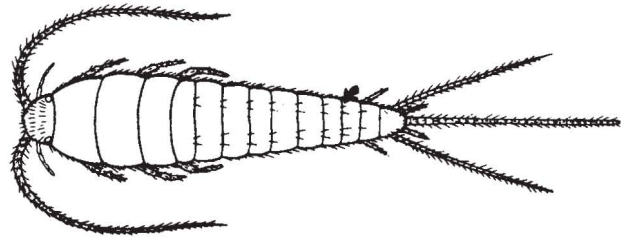

**SILVERFISH. PICTORIAL KEY TO DOMESTIC SPECIES**

Chester J. Stojanovich and Harold George Scott

setae in tufts  
color brown

setae single

*Thermobia domestica*  
**FIREBRAT**

without setal combs  
color silver

with setal combs

*Lepisma saccharina*  
**COMMON SILVERFISH**

2 pairs of styli  
color gray

3 pairs of styli  
color brown

*Ctenolepisma urbana*  
**GIANT SILVERFISH**

*Ctenolepisma longicauda* of some authors

*Ctenolepisma quadriseriata*  
**FOUR-LINED SILVERFISH**