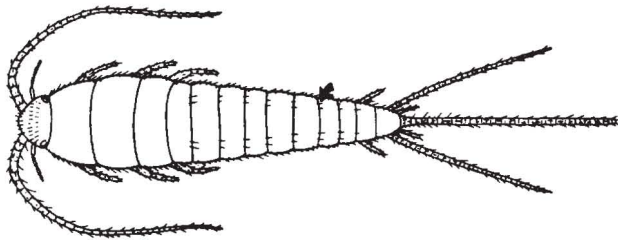

**SILVERFISH. PICTORIAL KEY TO DOMESTIC SPECIES**

Chester J. Stojanovich and Harold George Scott

setae in tufts  
color brown

setae single

*Thermobia domestica*  
**FIREBRAT**

without setal combs  
color silver

with setal combs

*Lepisma saccharina*  
**COMMON SILVERFISH**

2 pairs of styli  
color gray

3 pairs of styli  
color brown

*Ctenolepisma urbana*  
**GIANT SILVERFISH**

*Ctenolepisma longicauda* of some authors

*Ctenolepisma quadriseriata*  
**FOUR-LINED SILVERFISH**