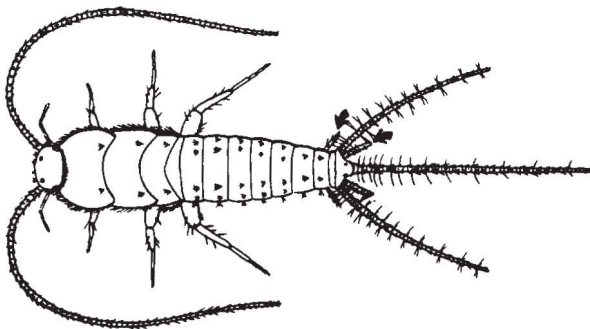

**SILVERFISH. PICTORIAL KEY TO DOMESTIC SPECIES**

Chester J. Stojanovich and Harold George Scott

setae in tufts  
color brown

setae single

*Thermobia domestica*  
**FIREBRAT**

without setal combs  
color silver

with setal combs

*Lepisma saccharina*  
**COMMON SILVERFISH**

2 pairs of styli  
color gray

3 pairs of styli  
color brown

*Ctenolepisma urbana*  
**GIANT SILVERFISH**

*Ctenolepisma longicauda* of some authors

*Ctenolepisma quadriseriata*  
**FOUR-LINED SILVERFISH**