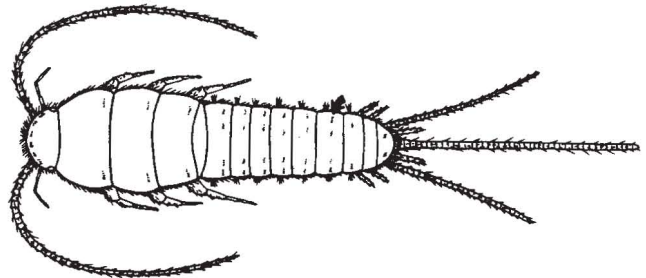

**SILVERFISH. PICTORIAL KEY TO DOMESTIC SPECIES**

Chester J. Stojanovich and Harold George Scott

setae in tufts  
color brown

setae single

*Thermobia domestica*  
**FIREBRAT**

without setal combs  
color silver

with setal combs

*Lepisma saccharina*  
**COMMON SILVERFISH**

2 pairs of styli  
color gray

3 pairs of styli  
color brown

*Ctenolepisma urbana*  
**GIANT SILVERFISH**

*Ctenolepisma longicauda* of some authors

*Ctenolepisma quadriseriata*  
**FOUR-LINED SILVERFISH**