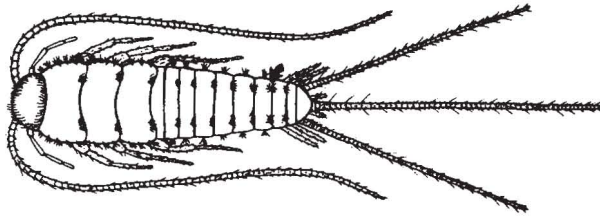

**SILVERFISH. PICTORIAL KEY TO DOMESTIC SPECIES**

Chester J. Stojanovich and Harold George Scott

setae in tufts  
color brown

setae single

*Thermobia domestica*  
**FIREBRAT**

without setal combs  
color silver

with setal combs

*Lepisma saccharina*  
**COMMON SILVERFISH**

2 pairs of styli  
color gray

3 pairs of styli  
color brown

*Ctenolepisma urbana*  
**GIANT SILVERFISH**

*Ctenolepisma longicauda* of some authors

*Ctenolepisma quadriseriata*  
**FOUR-LINED SILVERFISH**