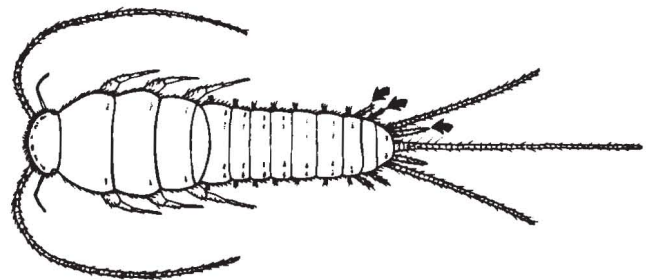

**SILVERFISH. PICTORIAL KEY TO DOMESTIC SPECIES**

Chester J. Stojanovich and Harold George Scott

setae in tufts  
color brown

setae single

*Thermobia domestica*  
**FIREBRAT**

without setal combs  
color silver

with setal combs

*Lepisma saccharina*  
**COMMON SILVERFISH**

2 pairs of styli  
color gray

3 pairs of styli  
color brown

*Ctenolepisma urbana*  
**GIANT SILVERFISH**

*Ctenolepisma longicauda* of some authors

*Ctenolepisma quadriseriata*  
**FOUR-LINED SILVERFISH**