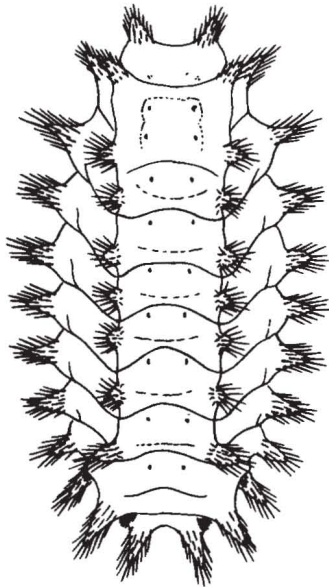

**STINGING CATERpillARS:  
PICTORIAL KEY TO SOME IMPORTANT UNITED STATES SPECIES**  
Harold George Scott & Chester J. Stojanovich

WITH DORSAL SADDLE

WITHOUT DORSAL SADDLE

BODY FUR-LIKE

BODY NOT FUR-LIKE

**SADDLEBACK CATERPILLAR**  
*Sibine stimulae*

**PUSS CATERPILLAR**  
*Megalopyge opercularis*

5 PROLEGS

7 PROLEGS

ABOUT 3/4-INCH LONG,  
YELLOWISH GREEN

ABOUT 2 INCHES LONG,  
RED AND WHITE

**A SLUG CATERPILLAR**  
*Euclea chloris*

**IO MOTH CATERPILLAR**  
*Automeris io*

**A FLANNEL MOTH CATERPILLAR**  
*Norape cretata*

**MOTHS: KEY TO SOME SPECIES COMMONLY ASSOCIATED WITH STORED FOOD**  
**Harold George Scott**

1. Caterpillars ..... 2  
 Adult moths ..... 5
  
2. Pinkish larvae up to 3/5-inch long living in silken tubes and producing matter webbing in the infested food (*Anagasta kuhniella*) .....  
 ..... **MEDITERRANEAN FLOUR MOTH**  
 Whitish larvae with or without black or orange markings ..... 3
  
3. Black head and prothorax; orange markings at both ends of the body; living in silken tubes (*Pyrallis farinalis*) ..... **MEAL MOTH**  
 Without black head and prothorax ..... 4
  
4. White to greenish-white larvae producing matter webbing in the infested food (*Plodia interpunctella*) ..... **INDIAN MEAL MOTH**  
 Whitish; not producing matted webbing; living inside kernels of grain (*Sitotroga cerealella*) ..... **ANGOUMOIS GRAIN MOTH**
  
5. Wings unicolorous to slightly spotted; long fringe at rear of wings (*Sitotroga cerealella*) ..... **ANGOUMOIS GRAIN MOTH**  
 Wings heavily dark marked ..... 6
  
6. Distal half of front wings dark; basal half light (*Plodia interpunctella*) ..... **INDIAN MEAL MOTH**  
 Wings not so marked ..... 7
  
7. Basal and distal thirds of front wings dark; middle portion of front wings light (*Pyrallis farinalis*) ..... **MEAL MOTH**  
 Front wings pale gray with transverse wavy black markings (*Anagasta kuhniella*) ..... **MEDITERRANEAN FLOUR MOTH**