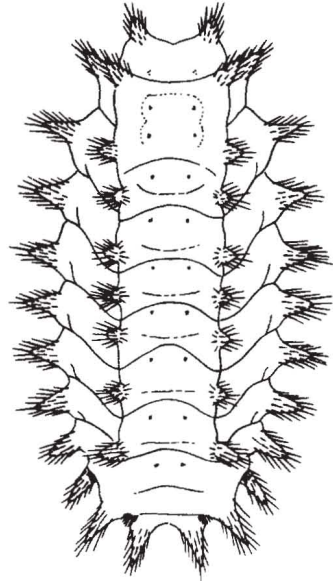

**STINGING CATERpillARS:  
PICTORIAL KEY TO SOME IMPORTANT UNITED STATES SPECIES**  
Harold George Scott & Chester J. Stojanovich

WITH DORSAL SADDLE

WITHOUT DORSAL SADDLE

BODY FUR-LIKE

BODY NOT FUR-LIKE

**SADDLEBACK CATERPILLAR**  
*Sibine stimulae*

**PUSS CATERPILLAR**  
*Megalopyge opercularis*

5 PROLEGS

7 PROLEGS

ABOUT 3/4-INCH LONG,  
YELLOWISH GREEN

ABOUT 2 INCHES LONG,  
RED AND WHITE

**A SLUG CATERPILLAR**  
*Euclea chloris*

**IO MOTH CATERPILLAR**  
*Automeris io*

**A FLANNEL MOTH CATERPILLAR**  
*Norape cretata*

**MOTHS: KEY TO SOME SPECIES COMMONLY ASSOCIATED WITH STORED FOOD**  
**Harold George Scott**

1. Caterpillars ..... 2  
 Adult moths ..... 5
  
2. Pinkish larvae up to 3/5-inch long living in silken tubes and producing matter webbing in the infested food (*Anagasta kuhniella*) .....  
 ..... **MEDITERRANEAN FLOUR MOTH**  
 Whitish larvae with or without black or orange markings ..... 3
  
3. Black head and prothorax; orange markings at both ends of the body; living in silken tubes (*Pyrallis farinalis*) ..... **MEAL MOTH**  
 Without black head and prothorax ..... 4
  
4. White to greenish-white larvae producing matter webbing in the infested food (*Plodia interpunctella*) ..... **INDIAN MEAL MOTH**  
 Whitish; not producing matted webbing; living inside kernels of grain (*Sitotroga cerealella*) ..... **ANGOUMOIS GRAIN MOTH**
  
5. Wings unicolorous to slightly spotted; long fringe at rear of wings (*Sitotroga cerealella*) ..... **ANGOUMOIS GRAIN MOTH**  
 Wings heavily dark marked ..... 6
  
6. Distal half of front wings dark; basal half light (*Plodia interpunctella*) ..... **INDIAN MEAL MOTH**  
 Wings not so marked ..... 7
  
7. Basal and distal thirds of front wings dark; middle portion of front wings light (*Pyrallis farinalis*) ..... **MEAL MOTH**  
 Front wings pale gray with transverse wavy black markings (*Anagasta kuhniella*) ..... **MEDITERRANEAN FLOUR MOTH**