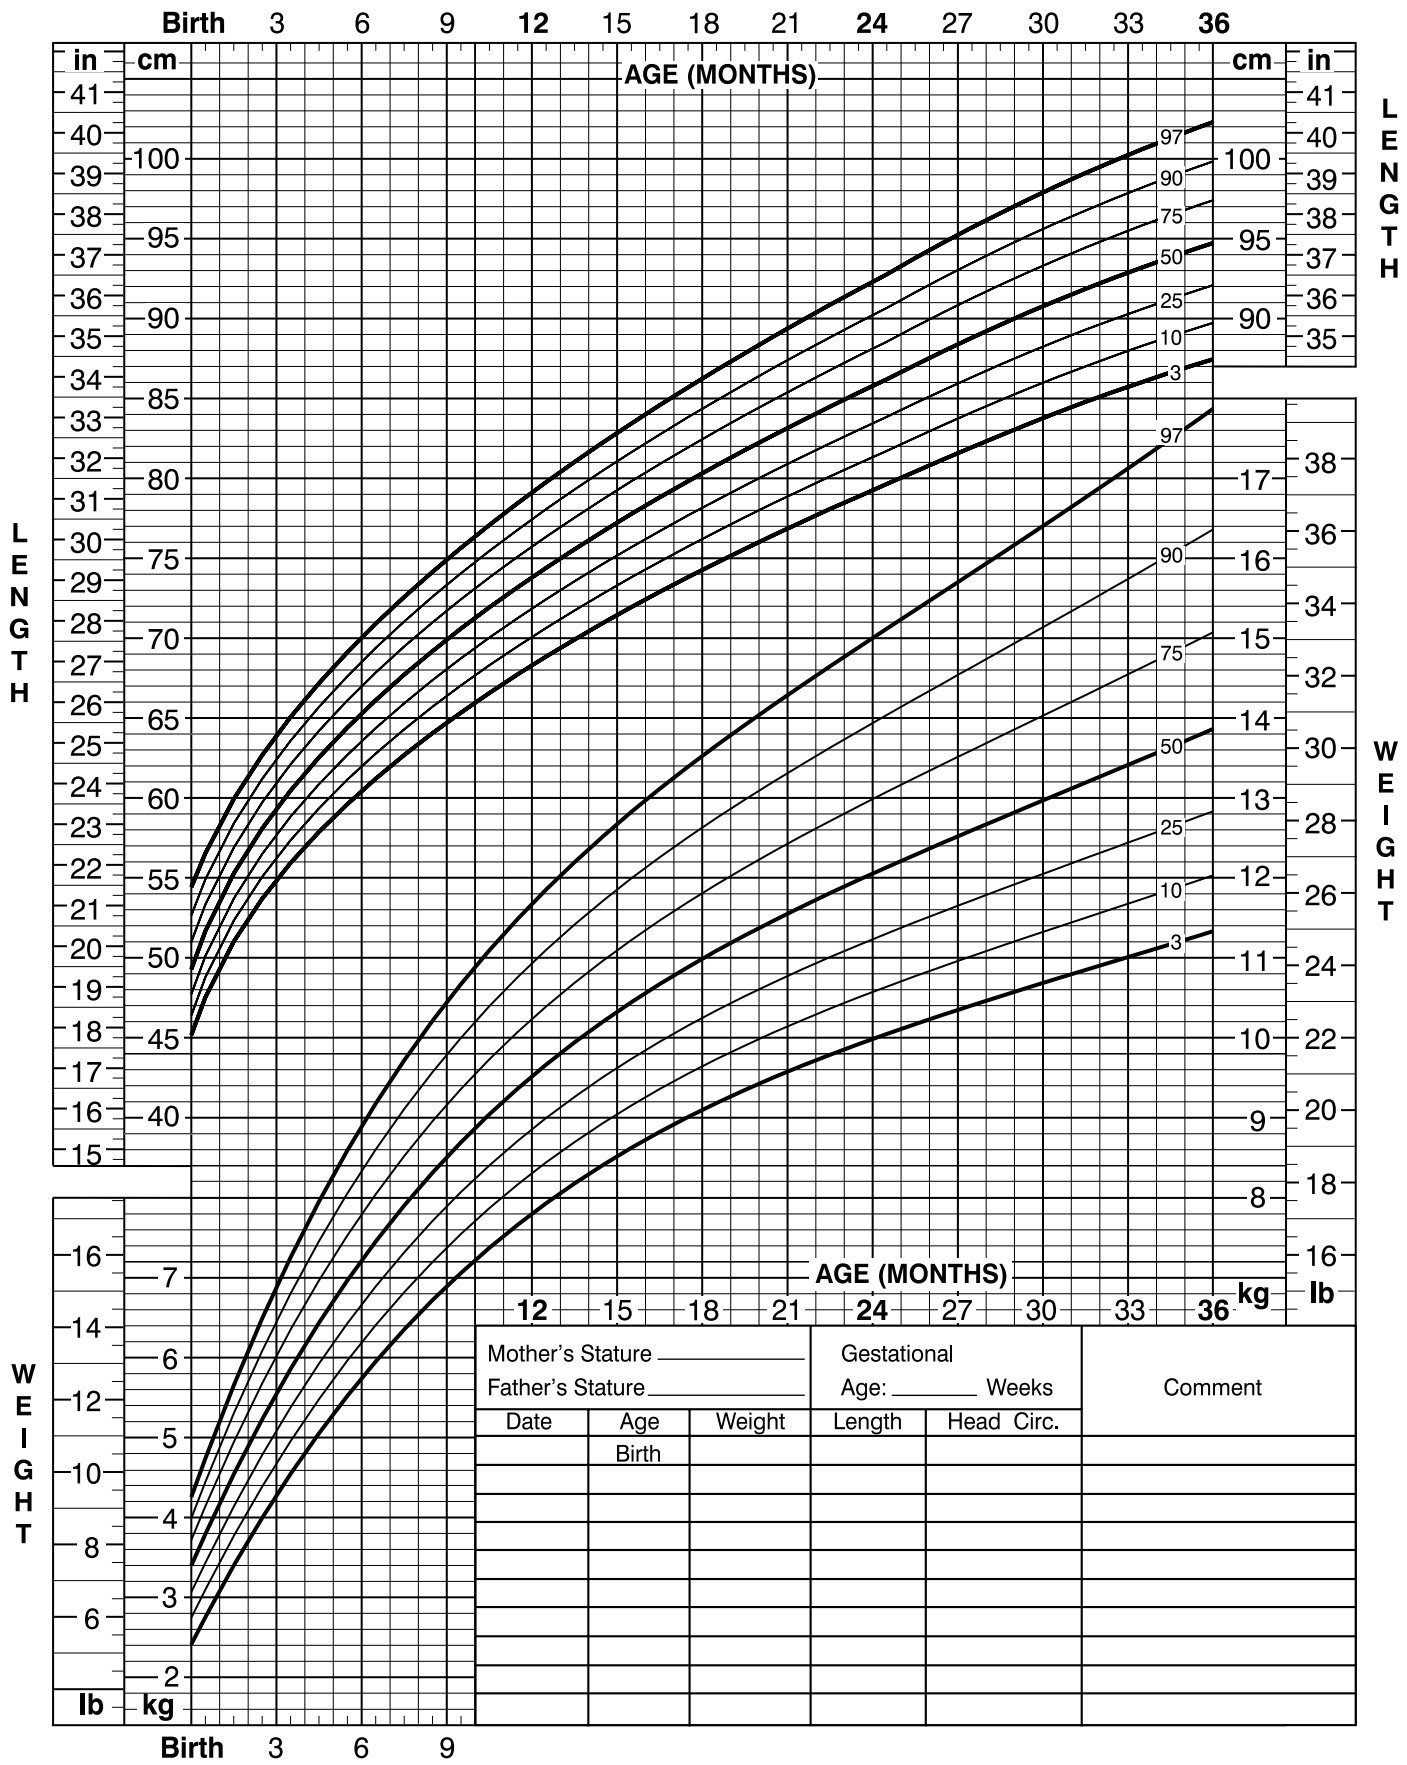

**Birth to 36 months: Girls**  
**Length-for-age and Weight-for-age percentiles**

NAME \_\_\_\_\_

RECORD # \_\_\_\_\_

Published May 30, 2000 (modified 4/20/01).  
 SOURCE: Developed by the National Center for Health Statistics in collaboration with  
 the National Center for Chronic Disease Prevention and Health Promotion (2000).  
<http://www.cdc.gov/growthcharts>

C  
M  
Y  
CM  
MY  
CY  
CMY  
K

CJ41L068.eps 70 lpi 45°  
PANTONE 286 CV

C
M
Y
CM
MY
CY
CMY
K