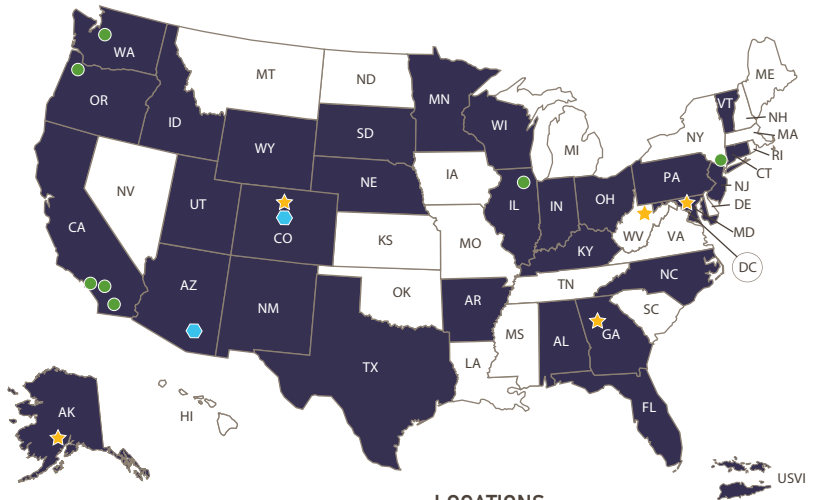

EIS Officers Across the Country

LOCATIONS

- State or territorial health departments (31 officers)
- City, county, tribal, and other partners (8 officers)
- ⬡ Combined county & state positions (2 officers)
- ★ CDC headquarters and campuses (90 officers)

2018 and 2019 EIS classes (131 officers)
65 in class of 2018 | 66 in class of 2019

Effective July 2019