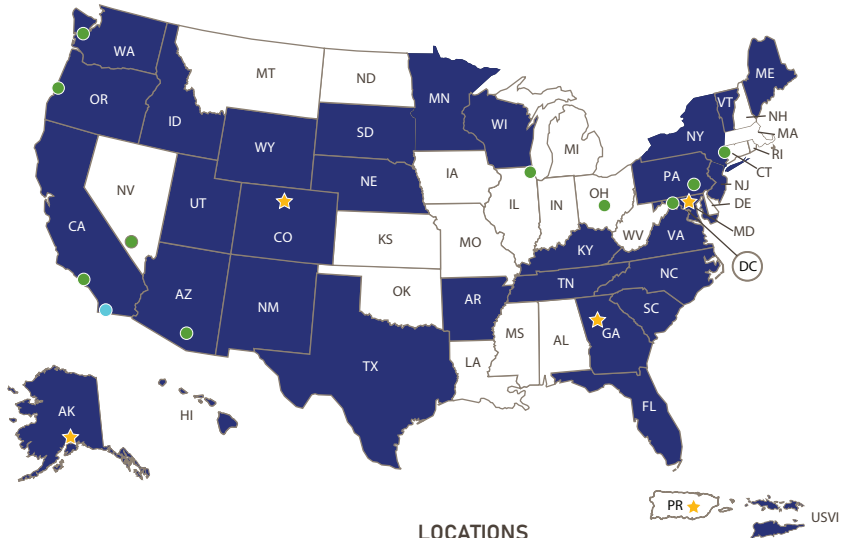

EIS Officers Across the Country

2021 and 2022 EIS classes (156 officers)

70 in class of 2021 | 86 in class of 2022

Effective August 2022

LOCATIONS

- State or territorial health departments (38 officers)
- City, county, tribal, and other partners (11 officers)
- ★ CDC headquarters and campuses (106 officers)
- Combined local and federal positions (1 officer)