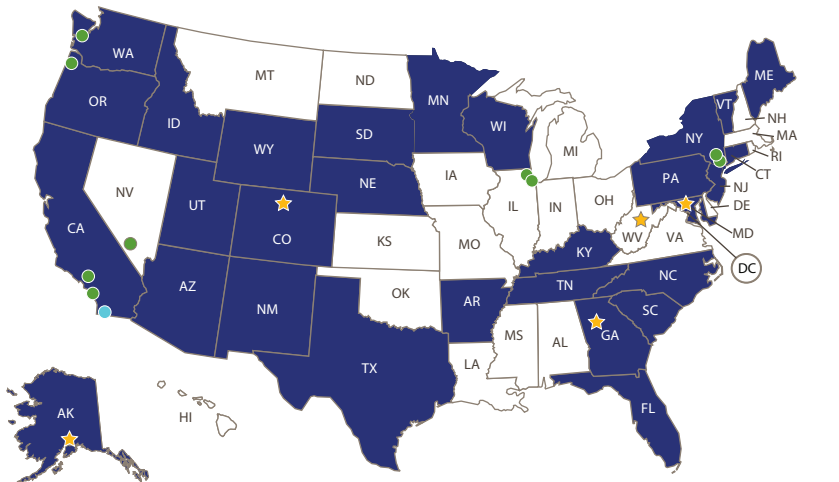

# EIS Officers Across the Country

**2020 and 2021 EIS classes (130 officers)**  
60 in class of 2020 | 70 in class of 2021

Effective August 2021

## LOCATIONS

- State or territorial health departments (34 officers)
- City, county, tribal, and other partners (9 officers)
- ★ CDC headquarters and campuses (86 officers)
- Combined local and federal positions (1 officer)