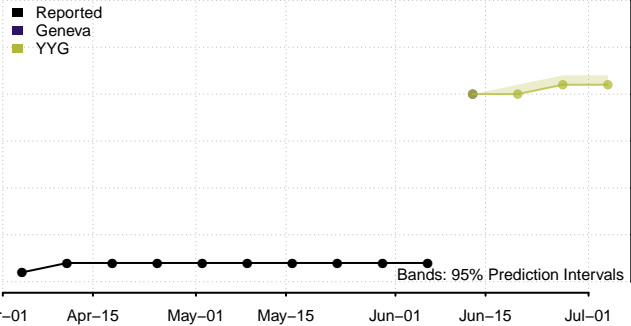

Northern Mariana Islands