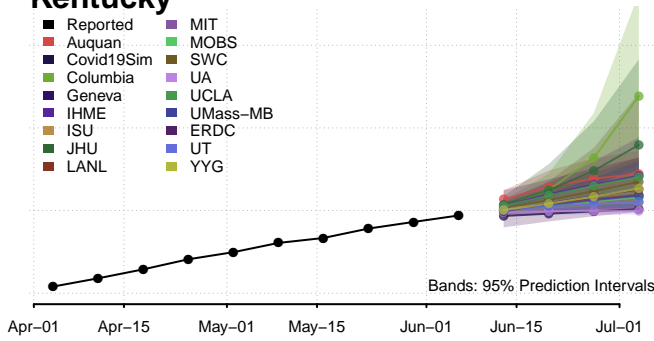

Cumulative reported deaths

Kentucky

- Reported
- Auquan
- Covid19Sim
- Columbia
- Geneva
- IHME
- ISU
- JHU
- LANL
- MIT
- MOBS
- SWC
- UA
- UCLA
- UMass-MB
- ERDC
- UT
- YYG