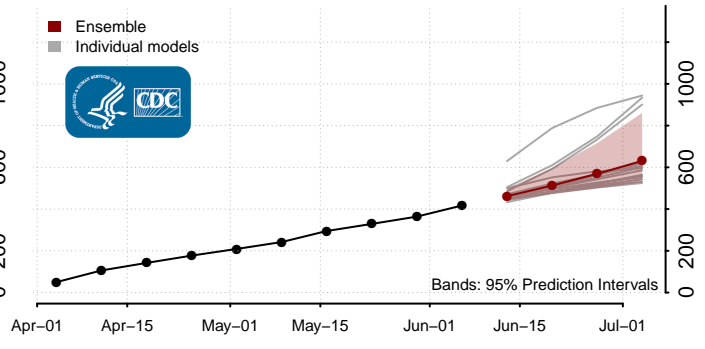

1. Ensemble
   - Individual models