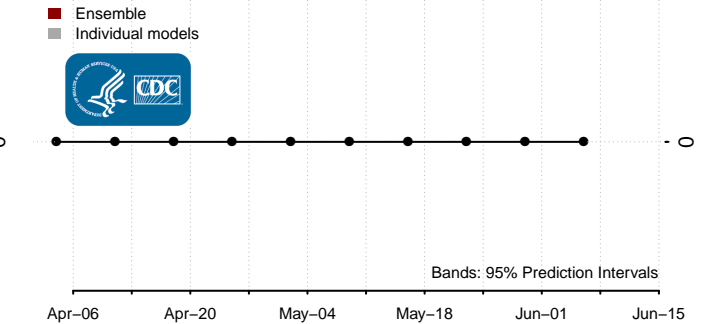

American Samoa

- Reported
- Geneva