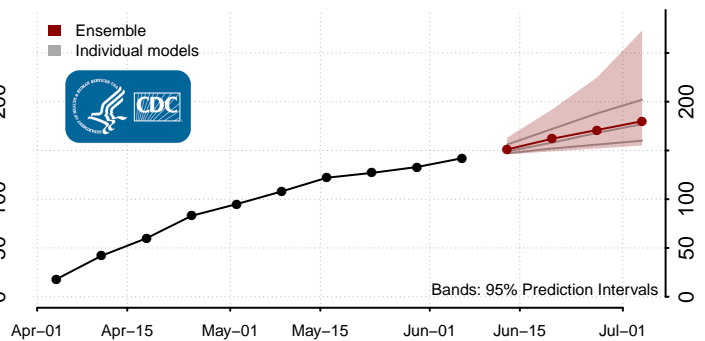

Puerto Rico

- Reported
- Covid19Sim
- Geneva
- LANL
- YYG