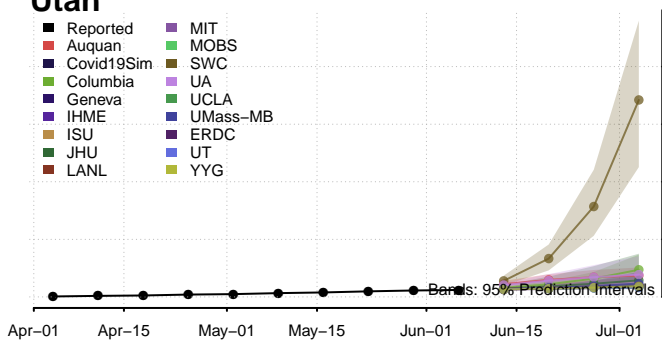

Utah

- Reported
- Auquan
- Covid19Sim
- Columbia
- Geneva
- IHME
- ISU
- JHU
- LANL
- MIT
- MOBS
- SWC
- UA
- UCLA
- UMass-MB
- ERDC
- UT
- YYG