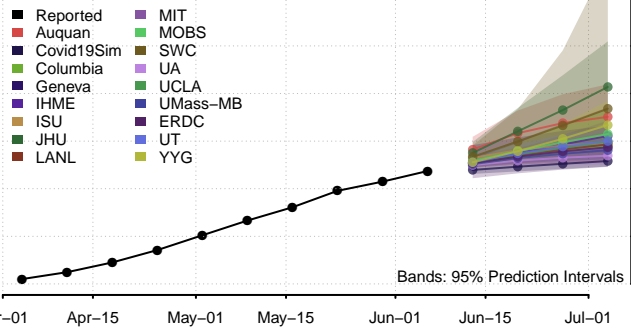

Cumulative reported deaths

New York

North Carolina

North Dakota

Northern Mariana Islands

Ohio