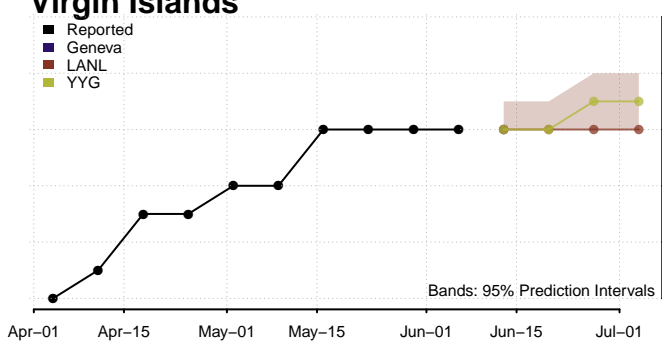

Virgin Islands

- Reported
- Geneva
- LANL
- YYG