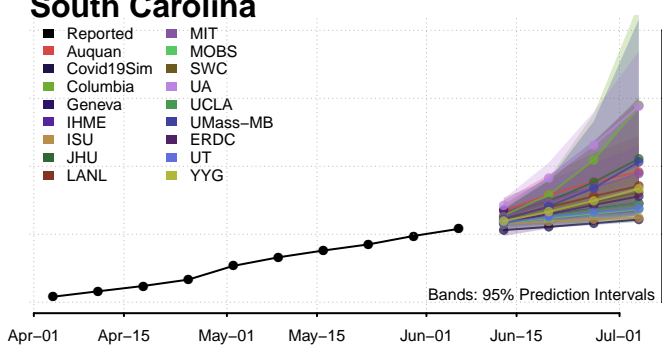

Puerto Rico

- Reported
- Covid19Sim
- Geneva
- LANL
- YYG

Rhode Island

- Reported
- Auquan
- Covid19Sim
- Columbia
- Geneva
- IHME
- ISU
- JHU
- LANL
- MIT
- MOBS
- SWC
- UA
- UCLA
- Umass-MB
- ERDC
- UT
- YYG

Cumulative reported deaths

South Carolina

- Reported
- Auquan
- Covid19Sim
- Columbia
- Geneva
- IHME
- ISU
- JHU
- LANL
- MIT
- MOBS
- SWC
- UA
- UCLA
- UMass-MB
- ERDC
- UT
- YYG

- Ensemble
 - Individual models
-