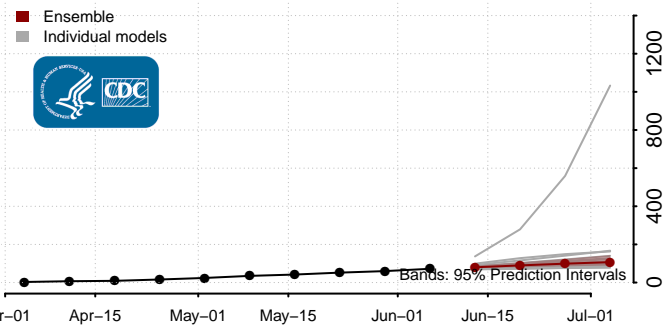

New Mexico

- Reported
- Auquan
- Covid19Sim
- Columbia
- Geneva
- IHME
- ISU
- JHU
- LANL
- MIT
- MOBS
- SWC
- UA
- UCLA
- UMass-MB
- ERDC
- UT
- YYG

Cumulative reported deaths

New York

North Carolina

North Dakota