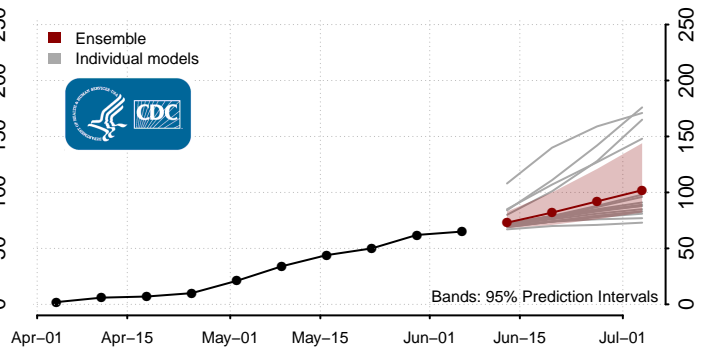

1. Ensemble
   - Individual models