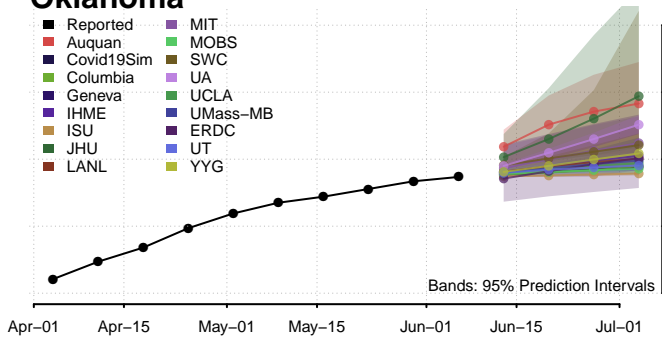

New Mexico

- Reported
- Auquan
- Covid19Sim
- Columbia
- Geneva
- IHME
- ISU
- JHU
- LANL
- MIT
- MOBS
- SWC
- UA
- UCLA
- UMass-MB
- ERDC
- UT
- YYG

Cumulative reported deaths

New York

North Carolina

North Dakota

Northern Mariana Islands

Ohio

Cumulative reported deaths

Oklahoma

- Reported
- Auquan
- Covid19Sim
- Columbia
- Geneva
- IHME
- ISU
- JHU
- LANL
- MIT
- MOBS
- SWC
- UA
- UCLA
- Umass-MB
- ERDC
- UT
- YYG