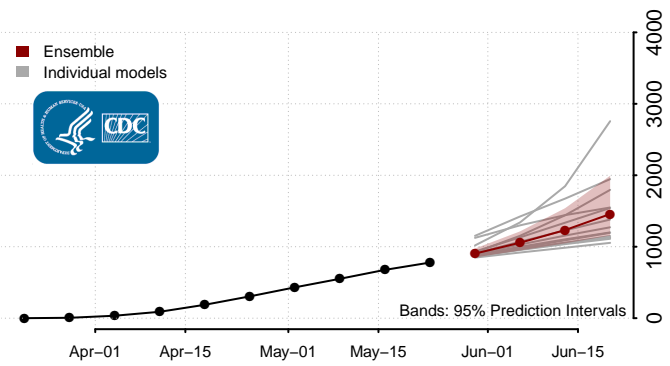

Cumulative reported deaths

North Carolina