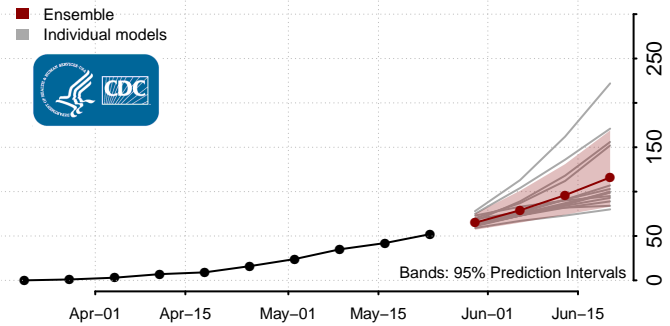

North Dakota