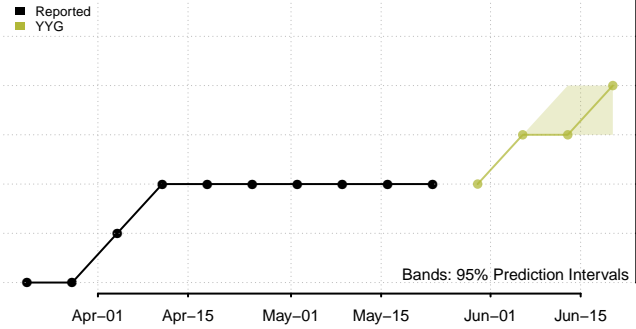

Northern Mariana Islands