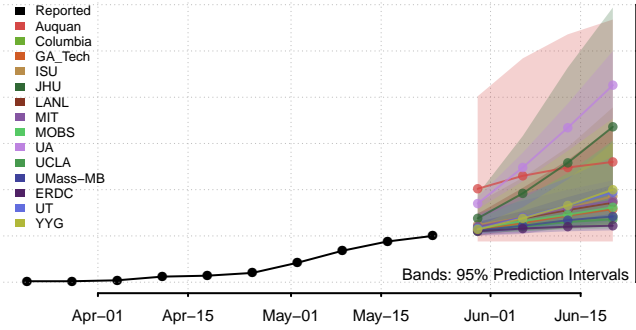

### Rhode Island

- Reported
- Auquan
- Columbia
- GA\_Tech
- ISU
- JHU
- LANL
- MIT
- MOBS
- UA
- UCLA
- UMass-MB
- ERDC
- UT
- YYG

- Ensemble
  - Individual models
- 

### South Carolina

- Reported
- Auquan
- Columbia
- ISU
- JHU
- LANL
- MIT
- MOBS
- UA
- UCLA
- UMass-MB
- ERDC
- UT
- YYG

- Ensemble
  - Individual models
- 

Cumulative reported deaths

### South Dakota