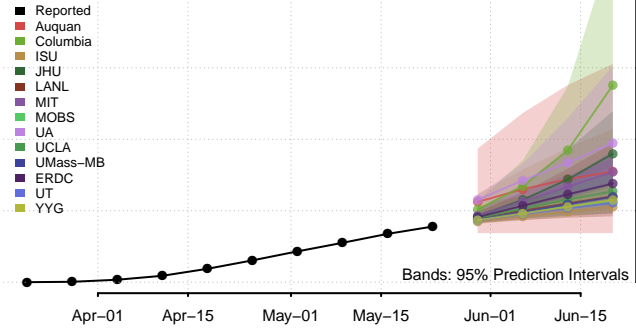

Cumulative reported deaths

North Carolina