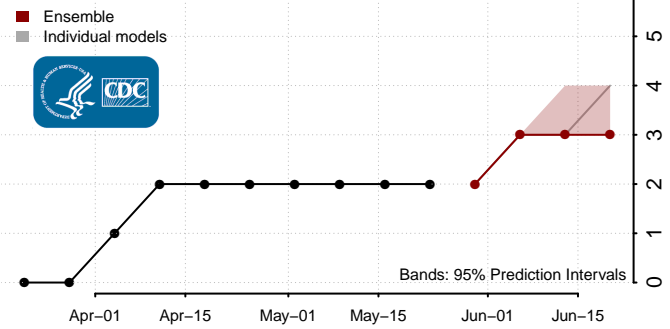

Northern Mariana Islands