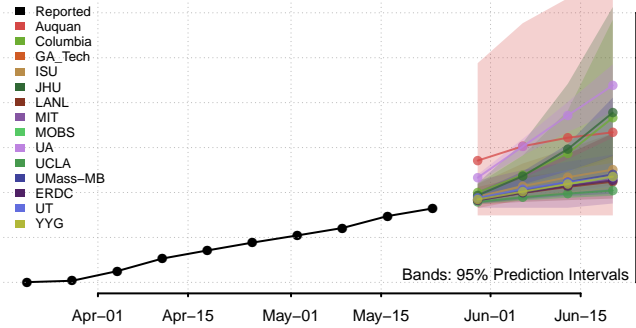

Cumulative reported deaths

South Dakota

Tennessee

Texas

Utah

Vermont