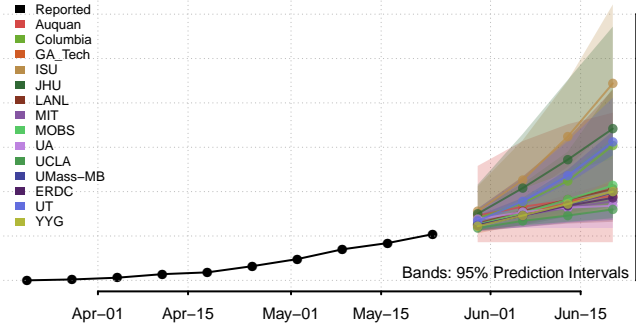

North Dakota