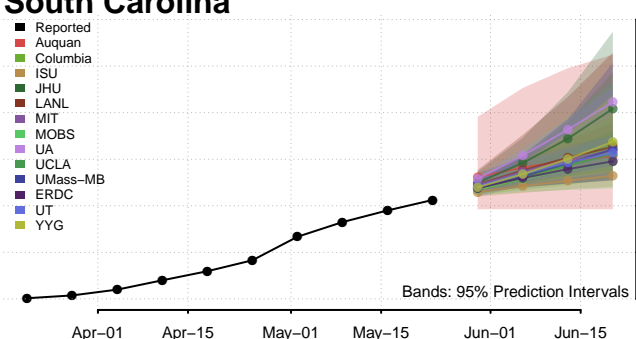

### Rhode Island

- Reported
- Auquan
- Columbia
- GA\_Tech
- ISU
- JHU
- LANL
- MIT
- MOBS
- UA
- UCLA
- UMass-MB
- ERDC
- UT
- YYG

- Ensemble
  - Individual models
- 

### South Carolina

- Reported
- Auquan
- Columbia
- ISU
- JHU
- LANL
- MIT
- MOBS
- UA
- UCLA
- UMass-MB
- ERDC
- UT
- YYG

- Ensemble
  - Individual models
- 

Cumulative reported deaths