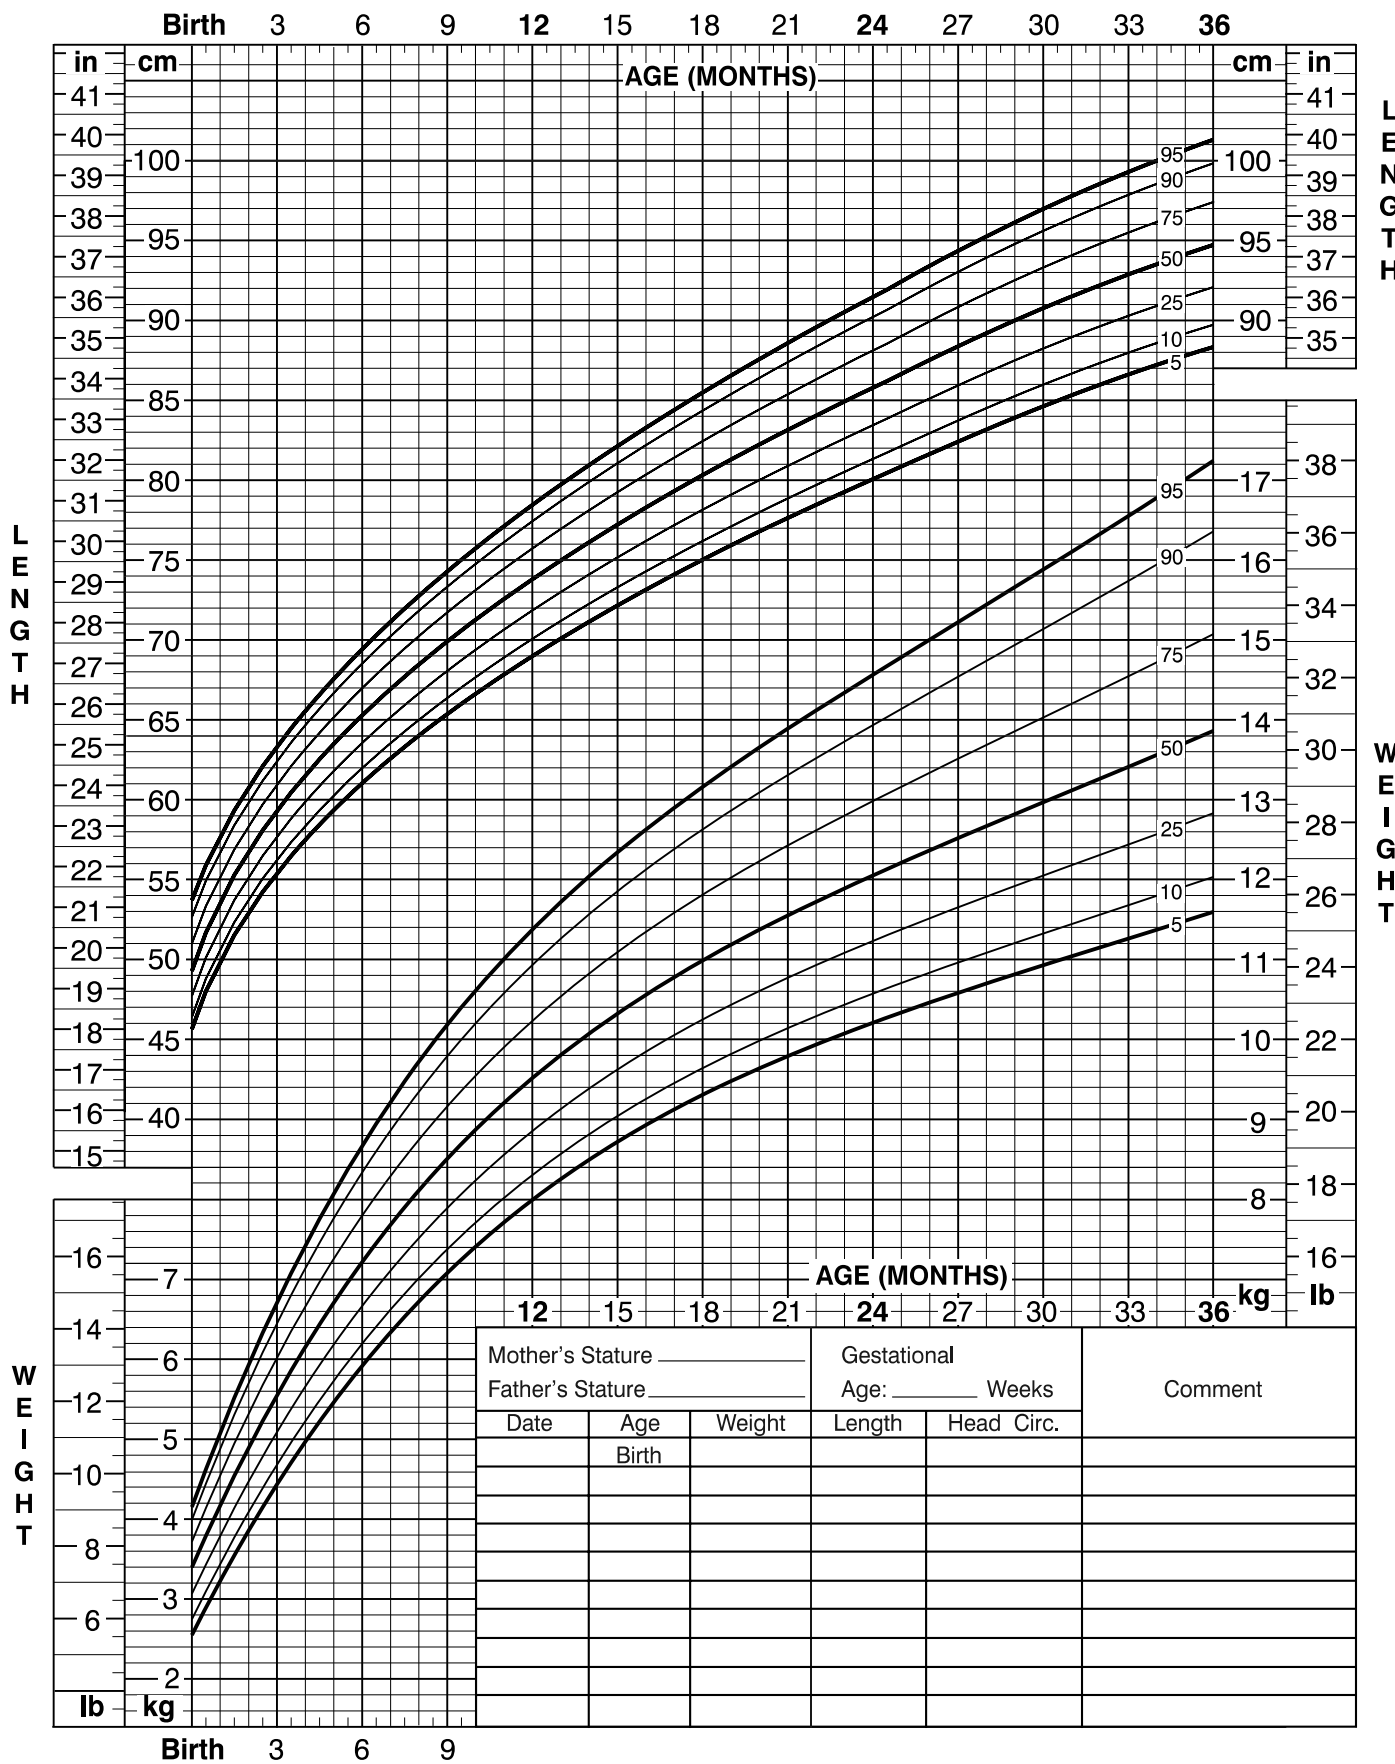

**Birth to 36 months: Girls**  
**Length-for-age and Weight-for-age percentiles**

NAME \_\_\_\_\_

RECORD # \_\_\_\_\_

Published May 30, 2000 (modified 4/20/01).  
SOURCE: Developed by the National Center for Health Statistics in collaboration with the National Center for Chronic Disease Prevention and Health Promotion (2000).  
<http://www.cdc.gov/growthcharts>